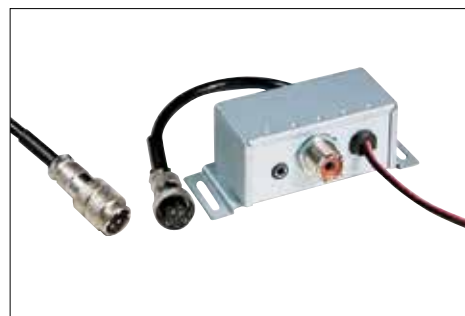

www.cobra.com

Compact/Remote Mount CB Radio with Weather and SoundTracker Noise Reduction System

The 75 WX ST is a super compact hide-away Remote Mount full featured CB radio

The 75 WX ST is a super compact hide-away Remote Mount design full featured CB radio with weather channels, ideal for vehicles where space is a premium. Plus instant access to channel 9 and 19, Dual-watch and all channel scan to monitor incoming signals, 4-channel programmable memory locations. The complete radio fits in your hand.

Unit Specifications - General

Unit Dimensions	4.5" H x 2.75" W x 1.75" D (114.3mm x 69.8mm x 44.5mm)	SKU#:	C 75 WX ST	Master Pack Barcode:	200 28377 90233 2
Frequency Control:	Phase Lock Loop Synthesizer	UPC#:	0 28377 90233 8	Master Pack Dimension:	9.75"H x 14.5"W x 8.5"D (247.7mm x 368.3mm x 216mm)
RF Output Power:	4 Watts	Package Dimension:	8.75" H x 6.50" W x 2.50" D (222.25mm x 165.1mm x 63.5mm)	Master Pack Weight:	11.830 lbs. (5366g.)
CB Channels:	40 Channels (26.965 to 27.405 MHz)	Package Uit Weight:	1.75 lbs. (793.8g.)	*Specifications subject to change without notice* *All dimensions (H x W x D)*	
Weather Channels	10 NOAA Channels (162.400 to 163.275 MHz)	Master Pack Qty:	6		

FEATURES:

- Remote mount system
Allows convenient dashboard installation.
- SoundTracker® System
Cuts noise up to 90% for clearer communications.
- NOAA® Weather Alerts
Be prepared for storms and weather emergencies with built-in NOAA radio receiver.
- Illuminated LCD display
For bright, clear visibility of the display.
- Instant channel 9/19
Immediate access to emergency channel 9 or information channel 19.